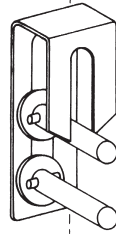

## FRAME TUBE SIZES (\*)

Frames are available in three outside tube diameter sizes

**5** 1-1/2"

**6** 1-5/8"

**7** 1-11/16"

**5**

**6**

**7**

## FRAME LOCK TYPES (^)

Frames are available in five different lock types

**1** J-Lock  
Use with notched braces

**2** C-Lock  
Use with holed braces

**4** T-Lock  
Use with holed braces

**5** F-Lock  
Use with holed braces

**8** U-Lock  
Use with holed braces