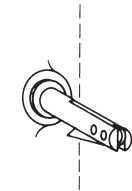

## FRAME TUBE SIZES (\*)

Frames are available in three outside tube diameter sizes

**5** 1-1/2"

**6** 1-5/8"

**7** 1-11/16"

**5**

**6**

**7**

## FRAME LOCK TYPES (^)

Frames are available in five different lock types

**1** J-Lock  
Use with notched braces

**2** C-Lock  
Use with holed braces

**4** T-Lock  
Use with holed braces

**5** F-Lock  
Use with holed braces

**8** U-Lock  
Use with holed braces