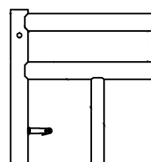

FRAME CANE TYPES (°)

Available only for Open End Frames

05 Closed Cane