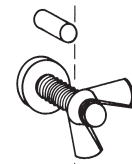

## FRAME TUBE SIZES (\*)

Frames are available in three outside tube diameter sizes

**5** 1-1/2"

**6** 1-5/8"

**7** 1-11/16"

**5**

**6**

**7**

## FRAME LOCK TYPES (^)

Frames are available in five different lock types

**1** J-Lock  
Use with notched braces

**2** C-Lock  
Use with holed braces

**4** T-Lock  
Use with holed braces

**5** F-Lock  
Use with holed braces